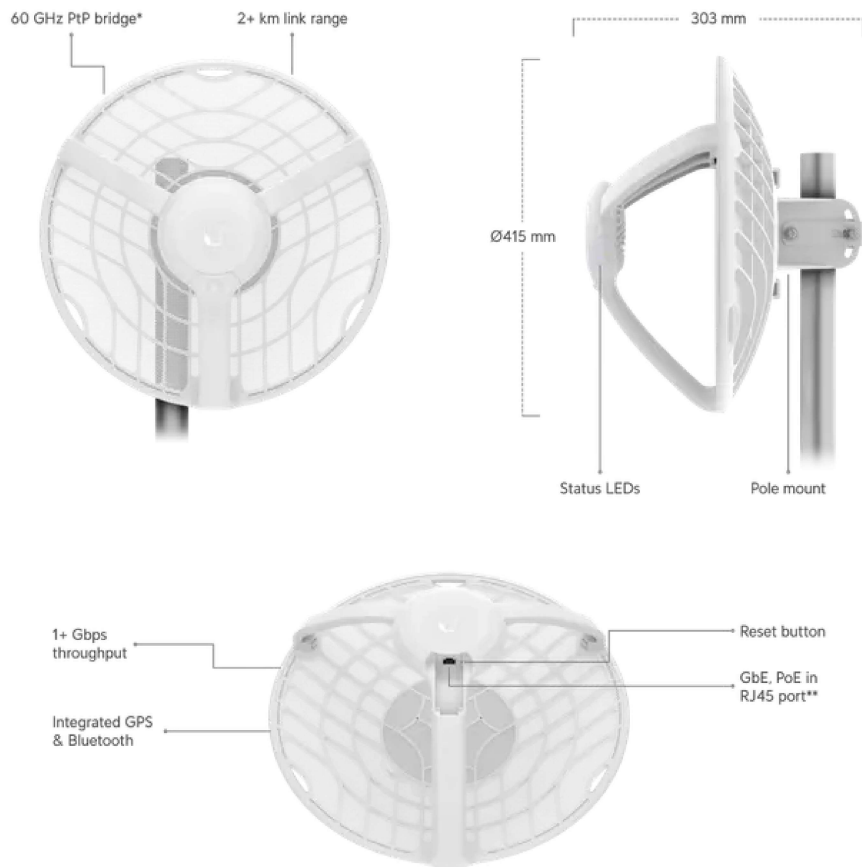

[WiFi](#)   [Switching](#)   [Cloud Keys & Gateways](#)   [Camera Security](#)   [Door Access](#)   [Phone System](#)   [New Int](#)

---

## airMAX GigaBeam Long-Range

---

[Datasheet](#)

[Marketing Images](#)

\*GigaBeam is normally purchased in pairs to form a single link.  
 \*\*24V DC, 0.5A GbE PoE adapter included.

## Mechanical

<b>Dimensions</b>	415 x 415 x 303 mm (16.34 x 16.34 x 11.93")
<b>Weight</b>	Without mount: 1.4 kg (3.09 lb) With mount: 1.8 kg (3.97 lb)
<b>Enclosure materials</b>	Aluminum, UV-stabilized polycarbonate
<b>Wind loading</b>	56 N at 200 km/h (12.6 lbf at 125 mph)
<b>Wind survivability</b>	200 km/h (125 mph)
<b>Mounting</b>	Pole mount (included)